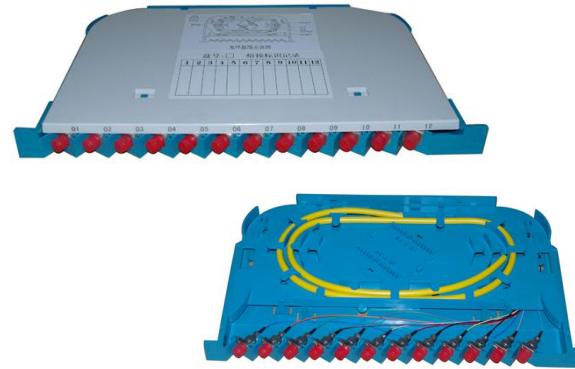

ODF Datasheet

» Description

ODF is the short name of the Fiber Optical Distribution Frame, function very effectively as the single point of distribution for all LAN, SAN and telecommunication services in the data center, the protector of optical cable termination and line transmission. Fiber Optical Distribution Frame integrates fiber splicing, fiber termination, fiber optic adapters and connectors, and cable connections in a single unit.

ODF Datasheet

SJ-Model-1

SJ-Model-5

SJ-Model-2

SJ-Model-4

SJ-Model-3

SJ-ODF-96

SJ-ODF-72