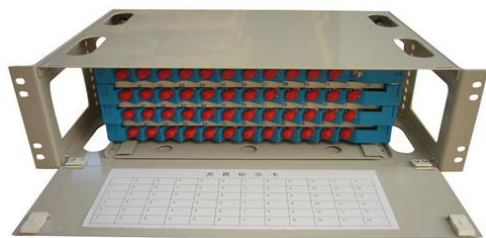

SJ-ODF-48-1