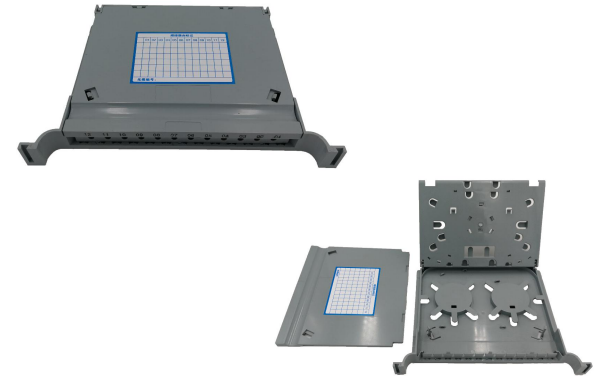

SJ-Model-4